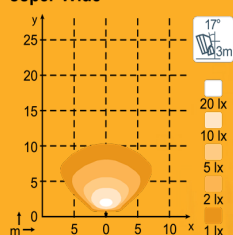

**N2001 1000lm
Super Wide**

Nordic Lights™

Herrmans Oy Ab

P.O. Box 36, Bennäsvägen 143
FIN-68601 Jakobstad, FINLAND

Tel: +358 (0)6 781 5100

Fax: +358 (0)6 723 3160

E-mail: nordiclights@nordiclights.com

Web: www.nordiclights.com

VAT ID: FI17390930

NORDICLIGHTS

Features

Long Lifetime

Low Maintenance

Waterproof

Heavy Duty Construction

Reverse Voltage

EMC

Load Dump Protected

Over Voltage Protected

Overheat Protected

Salt Mist

Optically Even Light

Different Lens Colour

Multi Voltage

Ultra Compact

Low Power Consumption

Light Weight

Modern Design