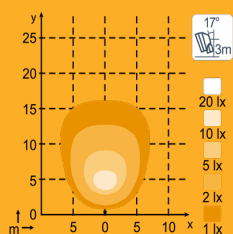

Light patterns

**N2001 1000lm
Wide Flood**