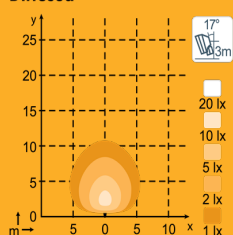

**N2001 800lm
Diffused**