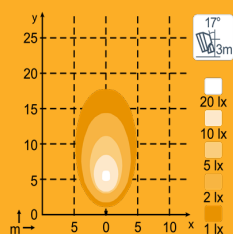

**N2001 1000lm
Flood**