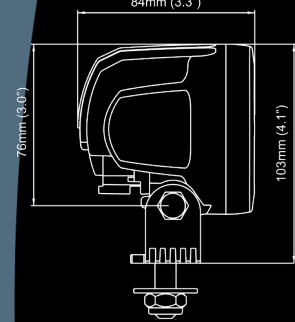

Drawings

Specifications

Theoretical Lumens Output:	1600lm
Operational Lumens Output:	1000lm
Colour Temperature:	5700K
Nominal / Input Voltage DC:	12- 9-68V
Power Consumption:	13W
Nominal Current at:	48V 0.25A 24V 0.5A 12V 1.0A
Electronics:	Integrated
Connector:	Built-in Deutsch 2-pin
Mount:	Single Bolt M10 Single Bolt M8
Shock:	60G
Vibration:	15.3Grms 24-2000Hz
Lens:	PC
Optional Lens Colours:	Amber Red Transparent White Yellow
Body:	Aluminium
Weight:	0.6kg
IP Rating:	IP68 IP6K9K SAE J1455
Salt Mist:	ISO 9227 240H
EMC:	CISPR 25 Class 3 EN 12895 ISO 13766 ISO 14982 ISO 7637-2
Operating Temperatures:	-40°C... +85°C (Overheat protected)
Packing:	24 pce / Box