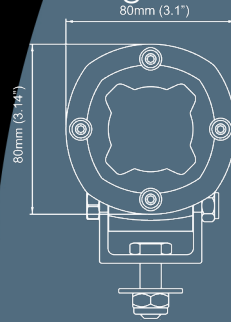

Drawings

Specifications

Theoretical Lumens Output:	1600lm
Operational Lumens Output:	1000lm
Colour Temperature:	5700K
Nominal / Input Voltage DC:	12- 9-68V
Power Consumption:	13W
Nominal Current at:	48V 0.25A 24V 0.5A 12V 1.0A
Electronics:	Integrated
Connector:	Built-in Deutsch 2-pin
Mount:	Single Bolt M10 Single Bolt M8
Shock:	60G
Vibration:	15.3Grms 24-2000Hz
Lens:	PC
Optional Lens Colours:	Amber Red Transparent White Yellow
Body:	Aluminium
Weight:	0.6kg
IP Rating:	IP68 IP6K9K SAE J1455
Salt Mist:	ISO 9227 240H
EMC:	CISPR 25 Class 3 EN 12895 ISO 13766 ISO 14982 ISO 7637-2
Operating Temperatures:	-40°C... +85°C (Overheat protected)
Packing:	24 pce / Box