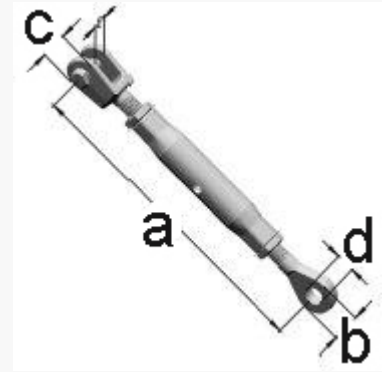

Product name	Turnbuckle Turnbuckle
Product code	0626528
Product type	4268.52/1
GTIN	7332811108396
ETIM-Class	EC012074

## Measurements

Length	530 mm
Height	60 mm
Width	80 mm
Weight	7 300 g

## Technical Specifications - String Hardware

Bolt Diameter	tr 32×3 mm
Klevis Bolt Diameter	22 mm
Diameter Opening Eeye	24 mm
Clevis Opening	20
Material	smidd, varmgalvaniserat stål
Nut With Locking Pin	Yes
Dimension A	450-600 mm
Dimension B	20 mm
Dimension C	19 mm