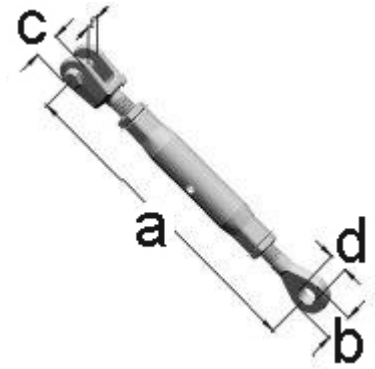

Product name	Turnbuckle Turnbuckle
Product code	0626528
Product type	4268.52/1
GTIN	7332811108396
ETIM-Class	EC012074

Measurements

Length	530 mm
Height	60 mm
Width	80 mm
Weight	7 300 g

Technical Specifications - String Hardware

Bolt Diameter	tr 32x3 mm
Klevis Bolt Diameter	22 mm
Diameter Opening Eeye	24 mm
Clevis Opening	20
Material	smidd, varmgalvaniserat stål
Nut With Locking Pin	Yes
Dimension A	450-600 mm
Dimension B	20 mm
Dimension C	19 mm

String Hardware - Load / Tension data

Breaking Load	300 kN
----------------------	--------