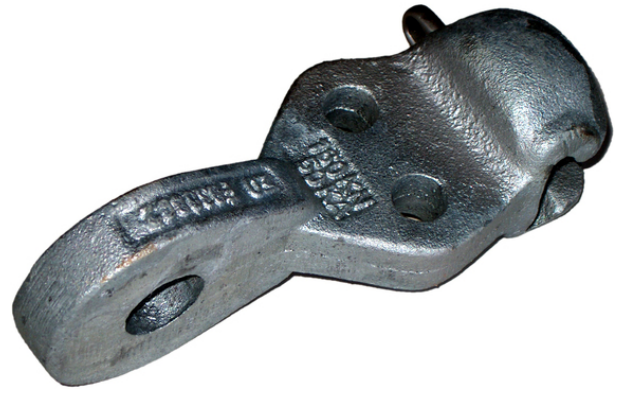

Product name	Socket eye twisted Socket eye twisted
Product code	0626599
Product type	4220.301/4
GTIN	7332811108747
ETIM-Class	EC003516

Measurements

Length	180 mm
Height	60 mm
Width	70 mm
Weight	1 400 g

Technical Specifications - String Hardware

Socket IEC	kläpphus iec16
Hole for Arcing Device	13 mm
Diameter Opening Eeye	24 mm
Material	smidd, varmgalvaniserat stål
Dimension A	130 mm
Dimension B	19 mm
Dimension C	64 mm

String Hardware - Load / Tension data

Breaking Load	160 kN
---------------	--------