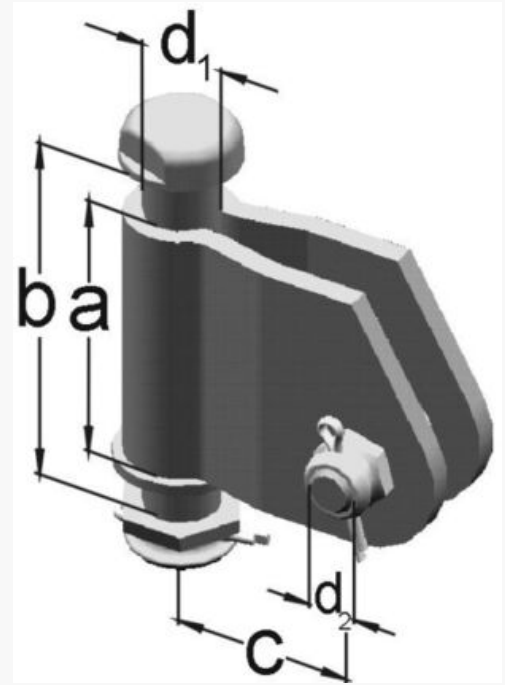

Product name	Strain hinge Strain hinge
Product code	0626800
Product type	4180.22
GTIN	7332811075872
ETIM-Class	

## Measurements

Length	160 mm
Height	70 mm
Width	130 mm
Weight	2 800 g

## Technical Specifications - String Hardware

Bolt Diameter	25 mm
Klevis Bolt Diameter	22 mm
Clevis Opening	20
Material	varmgalvaniserat stål
Nut With Locking Pin	Yes
Dimension A	80 mm
Dimension B	130 mm
Dimension C	75 mm