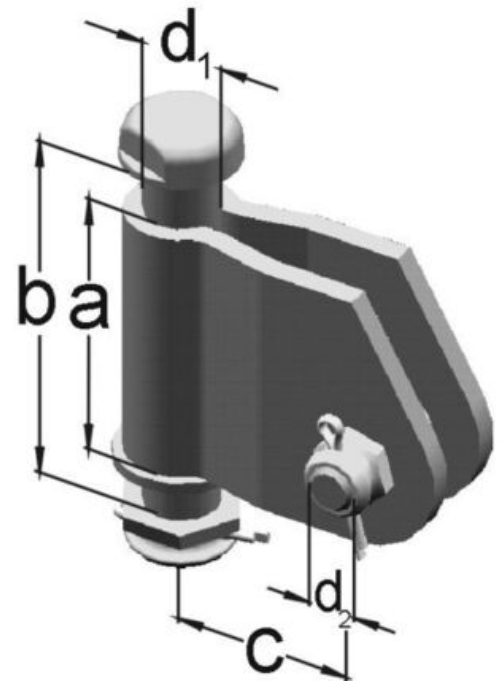

Product name	Strain hinge Strain hinge
Product code	0626800
Product type	4180.22
GTIN	7332811075872
ETIM-Class	

## Measurements

Length	160 mm
Height	70 mm
Width	130 mm
Weight	2 800 g

## Technical Specifications - String Hardware

Bolt Diameter	25 mm
Klevis Bolt Diameter	22 mm
Clevis Opening	20
Material	varmgalvaniserat stål
Nut With Locking Pin	Yes
Dimension A	80 mm
Dimension B	130 mm
Dimension C	75 mm