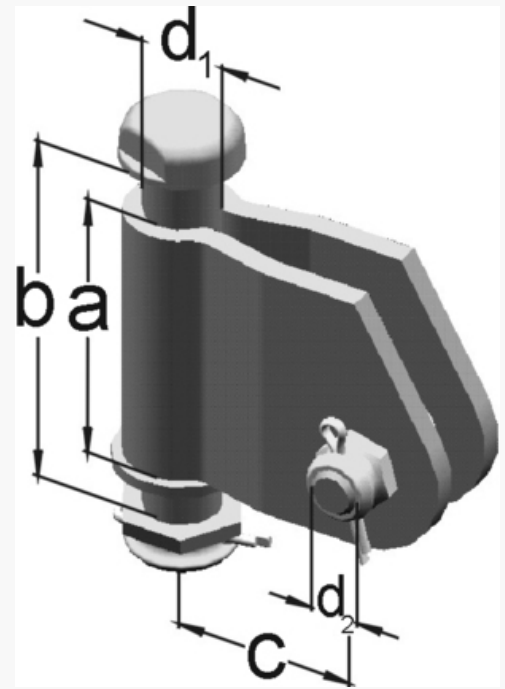

Product name	Strain hinge Strain hinge
Product code	0626801
Product type	4180.23
GTIN	7332811108990
ETIM-Class	

## Measurements

Length	180 mm
Height	70 mm
Width	135 mm
Weight	3 200 g

## Technical Specifications - String Hardware

Bolt Diameter	25 mm
Klevis Bolt Diameter	22 mm
Clevis Opening	20
Material	varmgalvaniserat stål
Nut With Locking Pin	Yes
Dimension A	110 mm
Dimension B	150 mm
Dimension C	75 mm

## String Hardware - Load / Tension data

Breaking Load	280 kN
---------------	--------