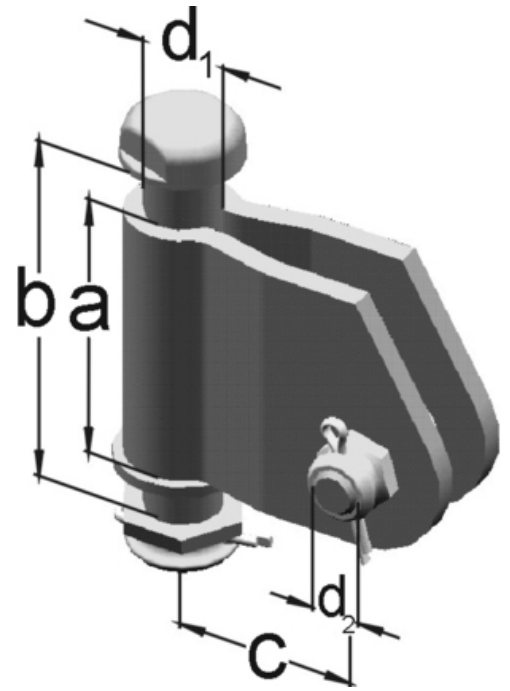

Product name	Strain hinge Strain hinge
Product code	0626801
Product type	4180.23
GTIN	7332811108990
ETIM-Class	

Measurements

Length	180 mm
Height	70 mm
Width	135 mm
Weight	3 200 g

Technical Specifications - String Hardware

Bolt Diameter	25 mm
Klevis Bolt Diameter	22 mm
Clevis Opening	20
Material	varmgalvaniserat stål
Nut With Locking Pin	Yes
Dimension A	110 mm
Dimension B	150 mm
Dimension C	75 mm

String Hardware - Load / Tension data

Breaking Load	280 kN
---------------	--------