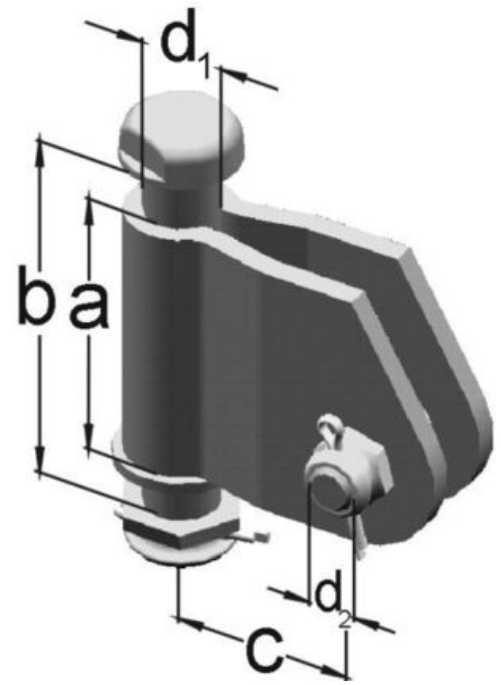

Product name	Strain hinge Strain hinge
Product code	0626807
Product type	4180.21
GTIN	7332811075926
ETIM-Class	

Measurements

Length	150 mm
Height	70 mm
Width	150 mm
Weight	2 100 g

Technical Specifications - String Hardware

Bolt Diameter	25 mm
Klevis Bolt Diameter	22 mm
Clevis Opening	20
Material	varmgalvaniserat stål
Nut With Locking Pin	Yes
Dimension A	70 mm
Dimension B	110 mm
Dimension C	75 mm

String Hardware - Load / Tension data

Breaking Load	280 kN
---------------	--------