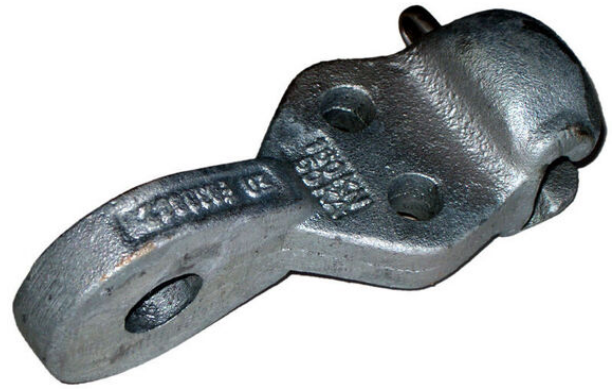

Product name	Socket eye twisted Socket eye twisted
Product code	0626851
Product type	4220.301/5
GTIN	7332811076183
ETIM-Class	EC003516

## Measurements

Length	180 mm
Height	65 mm
Width	70 mm
Weight	1 400 g

## Technical Specifications - String Hardware

Socket IEC	kläpphus iec16
Hole for Arcing Device	13 mm
Diameter Opening Eeye	19 mm
Material	smidd, varmgalvaniserat stål
Dimension A	135 mm
Dimension B	19 mm
Dimension C	64 mm