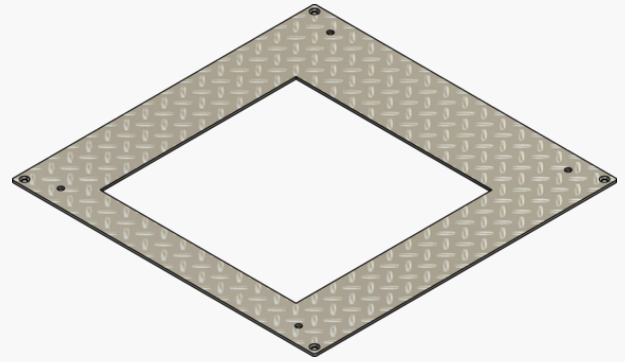

Product name	Adapter plate for E-Foundation 750×750mm. Efacec - EFAPOWER EV-QC120
Product code	0665582
GTIN	7332811388378
ETIM-Class	EC003036

## Measurements

Length	825 mm
Height	6 mm
Width	825 mm
Weight	20 000 g

## Technical Specifications - Pit-hole cover with frame

Material	Other
Material quality	Other
Coated	Yes
With cover	No
Material cover	Other
Cover with hinge	No
Vented cover	No
With grid	No
Clear opening	750 mm
Interlockable	Yes
Connection shape	Square
Length	825 mm
Width	825 mm
Height	6 mm
Cover weight	20 kg
Load class according to EN 1433	A-15