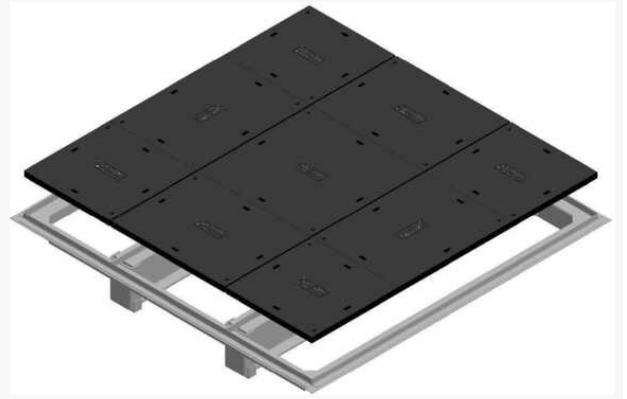

Product name	Composite cover B125 UC 1500×1500 9-part, Floating frame 90mm
Product code	0667130
GTIN	7332811365997
ETIM-Class	EC003036

Measurements

Length	1 688 mm
Height	188 mm
Width	1 688 mm
Weight	208 000 g