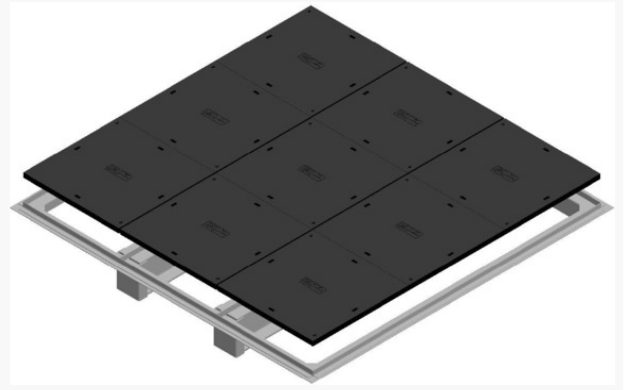

Product name	Composite cover B125 UC 1800×1800 9-part, Floating frame 90mm
Product code	0667132
GTIN	7332811366017
ETIM-Class	EC003036

Measurements

Length	1988 mm
Height	243 mm
Width	1988 mm
Weight	352 000 g