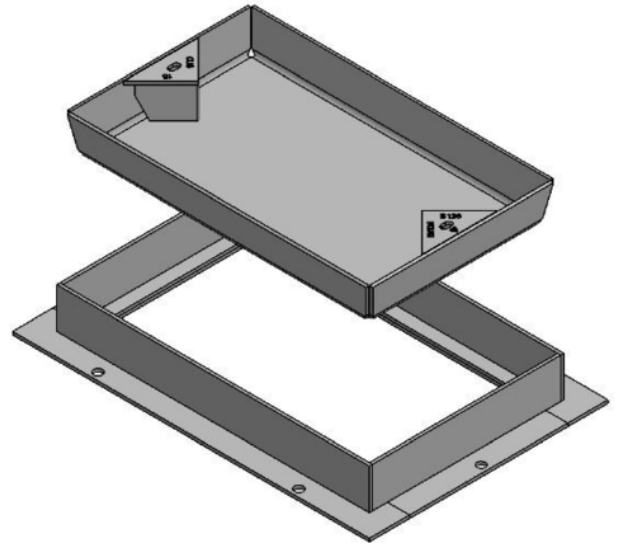

Product name	600X450X75 MM DEEP B125 FC Recessed ENP1 Blank EN
Product code	49010589
GTIN	7332811333033
ETIM-Class	EC003036

Measurements

Length	760 mm
Height	86 mm
Width	610 mm
Weight	70 000 g