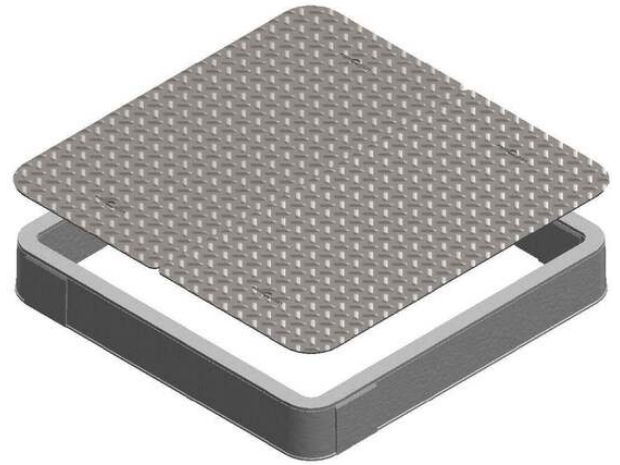

Product name	Steel T-piece cover Pedestrian 1000x1000mm
Product code	49010776
GTIN	7332811336690
ETIM-Class	EC003036

Measurements

Length	1 000 mm
Height	45 mm
Width	1 000 mm
Weight	45 kg