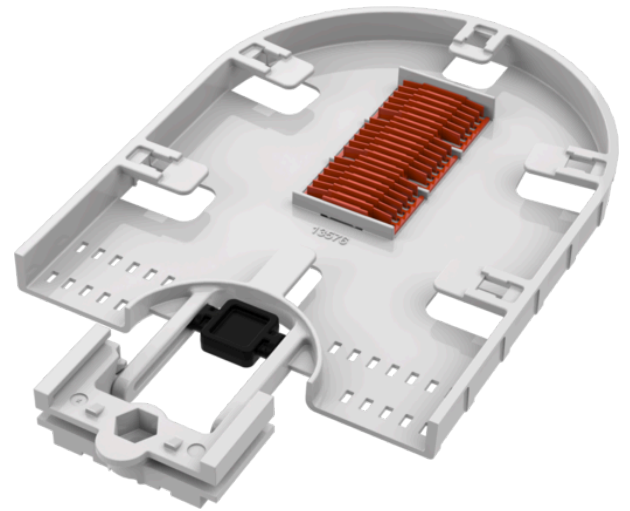

<b>Product name</b>	Splice tray BTLS 36 fibre fitting Coyote domes ONE/617 BT UO
<b>Product code</b>	5061132
<b>GTIN</b>	7332811377020
<b>ETIM-Class</b>	EC000762

## PRODUCT SPECIFICATIONS

Splice tray for 32 single fibre fitting Coyote fiber optic closures BT UO ONE and 617.

## Measurements

<b>Length</b>	200 mm
<b>Height</b>	18 mm
<b>Width</b>	250 mm
<b>Weight</b>	205 g

## Technical Specifications - Splice Trays

<b>Type</b>	Splice Tray
<b>Model</b>	Coyote BT UO
<b>Max Fibre Count per tray</b>	36
<b>Splice Tray Colour</b>	Gray
<b>Splice Tray Lid Colour</b>	Transparent
<b>Splice Holder Included</b>	Yes
<b>Splice Holder Type</b>	Single Fibre
<b>Splice Protection Sleeves Per Holder</b>	12
<b>Splice Holder Colour</b>	Red