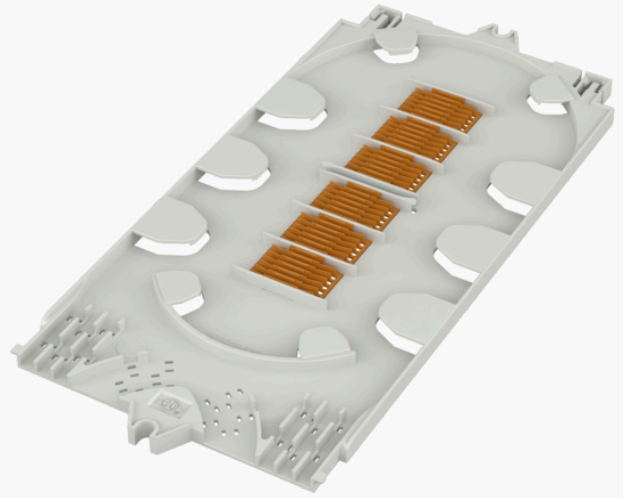

Product name	Splice tray SCL 72/48 fibre fitting Coyote dome 622 BT UO/ODF UHD
Product code	5061137
GTIN	7332811377075
ETIM-Class	EC000762

PRODUCT SPECIFICATIONS

Splice tray for 72 single fibre fitting Coyote fiber optic closures BT UO 622 and ODF UHD.

Measurements

Length	305 mm
Height	9 mm
Width	137 mm
Weight	135 g

Technical Specifications - Splice Trays

Type	Splice Tray
Model	Coyote BT U0
Max Fibre Count per tray	72
Splice Tray Colour	White
Splice Tray Lid Colour	Transparent
Splice Holder Included	Yes
Splice Holder Type	Single Fibre
Splice Protection Sleeves Per Holder	12
Splice Holder Colour	Orange