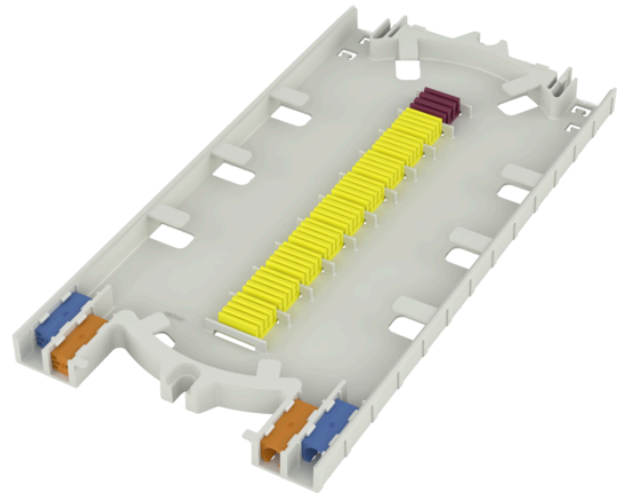

Product name	Splice tray SEL 72F+3PLC fitting Coyote dome 622 BT UO
Product code	5061139
GTIN	7332811377099
ETIM-Class	EC000762

PRODUCT SPECIFICATIONS

Splice tray for 72 single fibre and 3 PLC splitters fitting Coyote fiber optic closures BT UO 622.

Measurements

Length	318 mm
Height	19 mm
Width	159 mm
Weight	205 g

Technical Specifications - Splice Trays

Type	Splice Tray
Model	Coyote BT UO
Max Fibre Count per tray	72
Splice Tray Colour	White
Splice Tray Lid Colour	Transparent
Splice Holder Included	Yes
Splice Holder Type	Single Fibre
Splice Protection Sleeves Per Holder	8