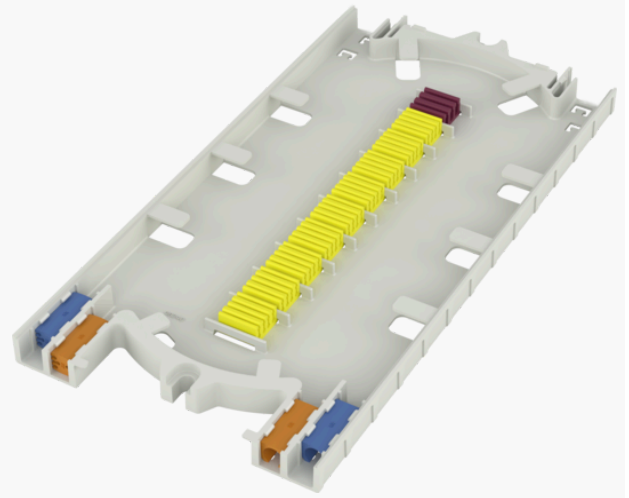

Product name	Splice tray SEL 72F+3PLC fitting Coyote dome 622 BT UO
Product code	5061139
GTIN	7332811377099
ETIM-Class	EC000762

PRODUCT SPECIFICATIONS

Splice tray for 72 single fibre and 3 PLC splitters fitting Coyote fiber optic closures BT UO 622.

Measurements

Length	318 mm
Height	19 mm
Width	159 mm
Weight	205 g

Technical Specifications - Splice Trays

Type	Splice Tray
Model	Coyote BT U0
Max Fibre Count per tray	72
Splice Tray Colour	White
Splice Tray Lid Colour	Transparent
Splice Holder Included	Yes
Splice Holder Type	Single Fibre
Splice Protection Sleeves Per Holder	8