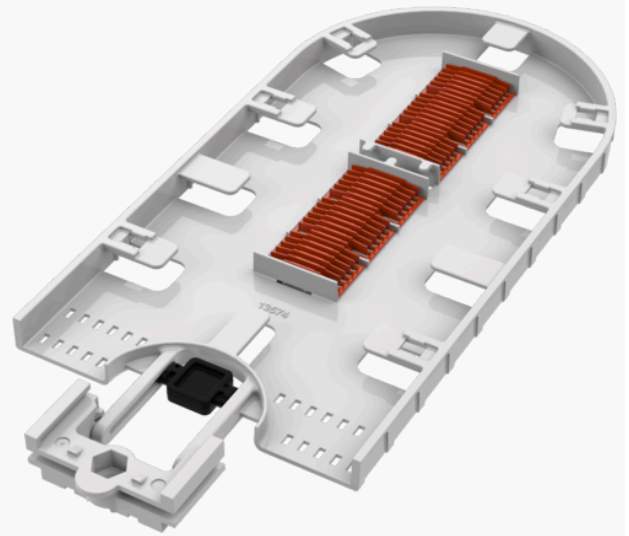

Product name	Splice tray BTLM 72 fibre fitting Coyote dome 622 BT UO
Product code	5061141
GTIN	7332811377112
ETIM-Class	EC000762

## PRODUCT SPECIFICATIONS

Splice tray for 72 single fibre fitting Coyote fiber optic closures BT UO 622.

## Measurements

Length	310 mm
Height	19 mm
Width	80 mm
Weight	205 g

## Technical Specifications - Splice Trays

Type	Splice Tray
Model	Coyote BT U0
Max Fibre Count per tray	72
Splice Tray Colour	Gray
Splice Tray Lid Colour	Transparent
Splice Holder Included	Yes
Splice Holder Type	Single Fibre
Splice Protection Sleeves Per Holder	12
Splice Holder Colour	Red