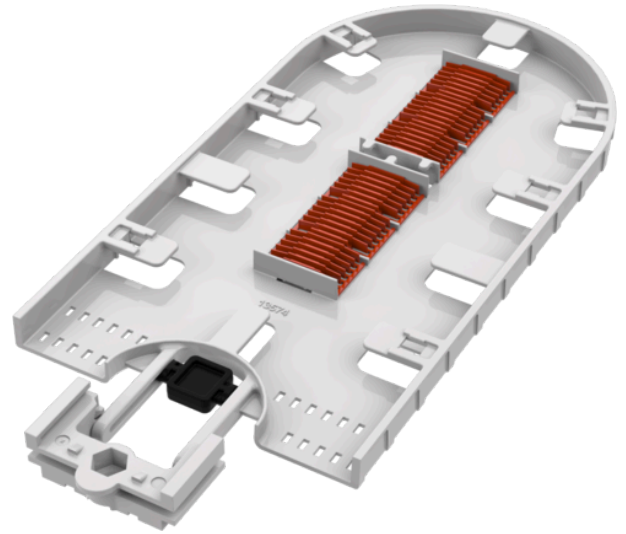

Product name	Splice tray BTLM 72 fibre fitting Coyote dome 622 BT UO
Product code	5061141
GTIN	7332811377112
ETIM-Class	EC000762

PRODUCT SPECIFICATIONS

Splice tray for 72 single fibre fitting Coyote fiber optic closures BT UO 622.

Measurements

Length	310 mm
Height	19 mm
Width	80 mm
Weight	205 g

Technical Specifications - Splice Trays

Type	Splice Tray
Model	Coyote BT UO
Max Fibre Count per tray	72
Splice Tray Colour	Gray
Splice Tray Lid Colour	Transparent
Splice Holder Included	Yes
Splice Holder Type	Single Fibre
Splice Protection Sleeves Per Holder	12
Splice Holder Colour	Red