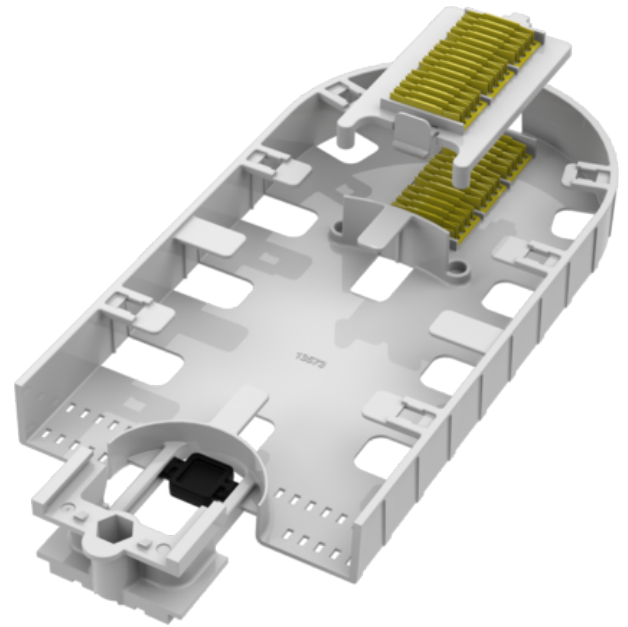

<b>Product name</b>	Splice tray BTHM 24 ribbon fitting Coyote dome 622 BT UO
<b>Product code</b>	5061143
<b>GTIN</b>	7332811377136
<b>ETIM-Class</b>	EC000762

## PRODUCT SPECIFICATIONS

Splice tray for 24 ribbon sleeves fitting Coyote fiber optic closures BT UO 622.

## Measurements

<b>Length</b>	310 mm
<b>Height</b>	25 mm
<b>Width</b>	80 mm
<b>Weight</b>	235 g

## Technical Specifications - Splice Trays

<b>Type</b>	Splice Tray
<b>Model</b>	Coyote BT UO
<b>Max Fibre Count per tray</b>	24
<b>Splice Tray Colour</b>	Gray
<b>Splice Tray Lid Colour</b>	Transparent
<b>Splice Holder Included</b>	Yes
<b>Splice Holder Type</b>	Ribbon Fibre
<b>Splice Protection Sleeves Per Holder</b>	3