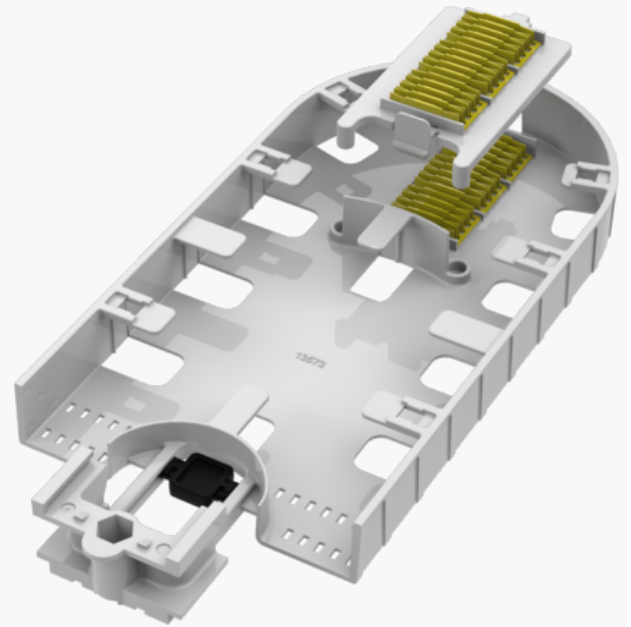

Product name	Splice tray BTHM 24 ribbon fitting Coyote dome 622 BT UO
Product code	5061143
GTIN	7332811377136
ETIM-Class	EC000762

PRODUCT SPECIFICATIONS

Splice tray for 24 ribbon sleeves fitting Coyote fiber optic closures BT UO 622.

Measurements

Length	310 mm
Height	25 mm
Width	80 mm
Weight	235 g

Technical Specifications - Splice Trays

Type	Splice Tray
Model	Coyote BT U0
Max Fibre Count per tray	24
Splice Tray Colour	Gray
Splice Tray Lid Colour	Transparent
Splice Holder Included	Yes
Splice Holder Type	Ribbon Fibre
Splice Protection Sleeves Per Holder	3