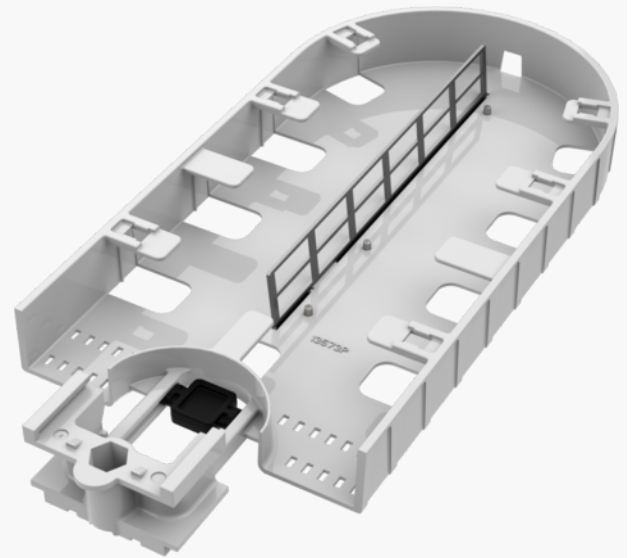

Product name	Adapter tray 12xSCD/LCQ fitting Coyote dome 622 BT UO
Product code	5061144
GTIN	7332811377143
ETIM-Class	EC000376

PRODUCT SPECIFICATIONS

Adapter tray for 12 SC duplex or LC quad adaptors fitting Coyote fiber optic closures BT UO 622.

Measurements

Length	310 mm
Height	25 mm
Width	80 mm
Weight	235 g

Technical Specifications - Splice Trays

Type	Splice Tray
Model	Coyote BT U0
Max Fibre Count per tray	48
Splice Tray Colour	Gray
Splice Tray Lid Colour	Transparent