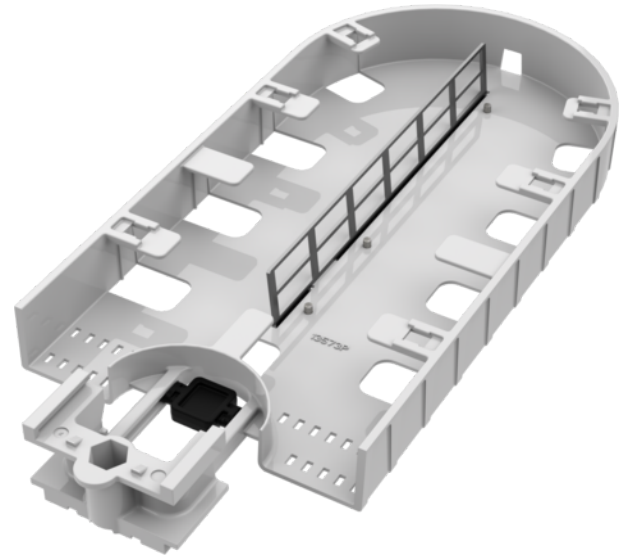

Product name	Adapter tray 12xSCD/LCQ fitting Coyote dome 622 BT UO
Product code	5061144
GTIN	7332811377143
ETIM-Class	EC000376

PRODUCT SPECIFICATIONS

Adapter tray for 12 SC duplex or LC quad adaptors fitting Coyote fiber optic closures BT UO 622.

Measurements

Length	310 mm
Height	25 mm
Width	80 mm
Weight	235 g

Technical Specifications - Splice Trays

Type	Splice Tray
Model	Coyote BT UO
Max Fibre Count per tray	48
Splice Tray Colour	Gray
Splice Tray Lid Colour	Transparent