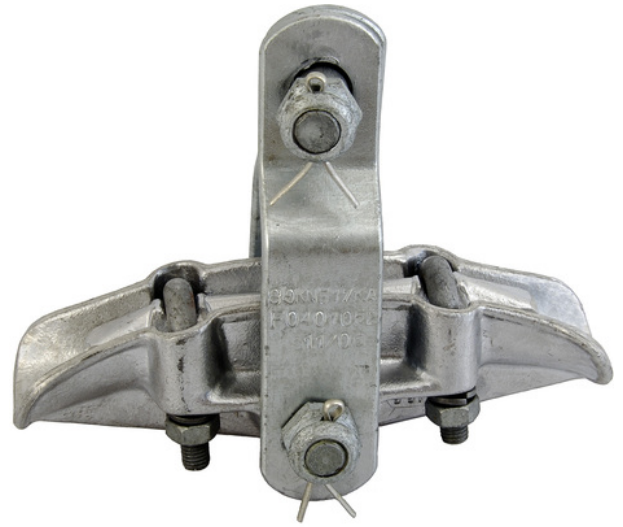

Product name	SUSPENSION CLAMP, CASTED
Product code	1113020-S007
Product type	4335.04/1
GTIN	7332811023903
ETIM-Class	EC003516

Measurements

Length	250 mm
Height	100 mm
Width	100 mm
Weight	1 782 g

Suspension clamp

Conductor Cross section w/u rods	1 mm ²
Conductor Cross section with rods	1 mm ²
Conductor Diameter	1
Dimension A	1 mm
Dimension B	1 mm
Dimension C	1 mm
Dimension D	1 mm
Dimension D1	1 mm
Dimension h	1 mm
Dimension L	1 mm
Dimension D	1 mm
Bolt Diameter	1 mm
Breaking Load	80 kN
Short Circuit Current kA 1s	1 kA
Torque	1 Nm
Maximum conductor angle	1°