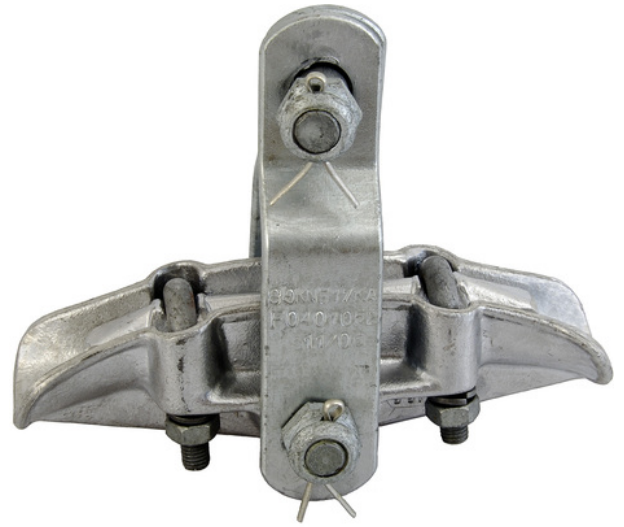

Product name	SUSPENSION CLAMP, CASTED
Product code	1113020-S007
Product type	4335.04/1
GTIN	7332811023903
ETIM-Class	EC003516

Measurements

Length	250 mm
Height	100 mm
Width	100 mm
Weight	1782 g

Suspension clamp

Conductor Cross section w/u rods	1 mm ²
Conductor Cross section with rods	1 mm ²
Conductor Diameter	1
Dimension A	1 mm
Dimension B	1 mm
Dimension C	1 mm
Dimension D	1 mm
Dimension D1	1 mm
Dimension h	1 mm
Dimension L	1 mm
Dimension D	1 mm
Bolt Diameter	1 mm
Breaking Load	80 kN
Short Circuit Current kA 1s	1 kA
Torque	1 Nm
Maximum conductor angle	1°