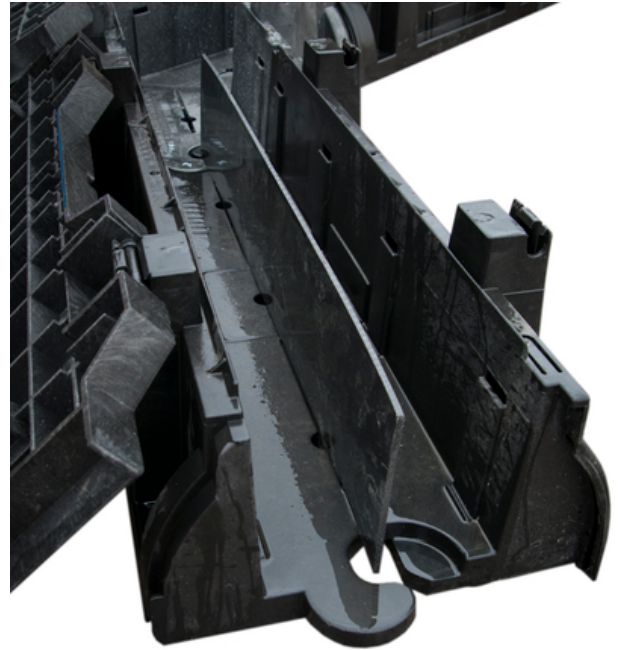

Product name	RAILduct Divider
Product code	44060003
GTIN	7332811107993
ETIM-Class	

Measurements

Length	1 040 mm
Height	5 mm
Width	250 mm
Weight	1 100 g