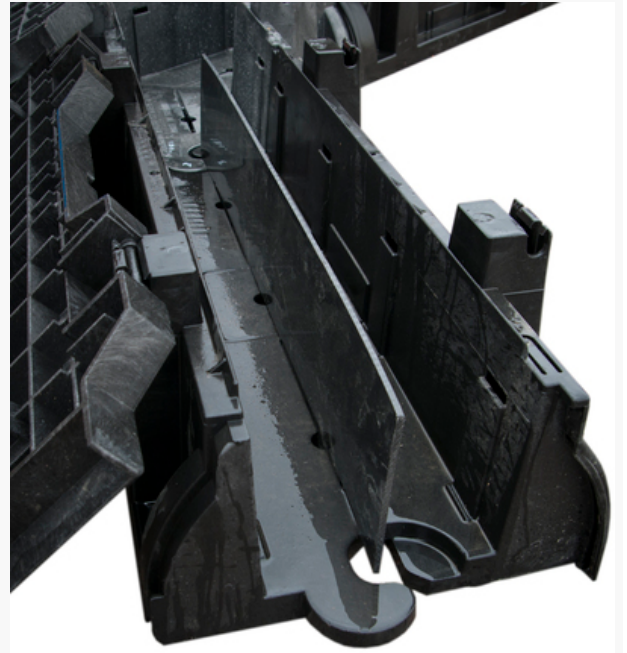

Product name	RAILduct Divider
Product code	44060003
GTIN	7332811107993
ETIM-Class	

Measurements

Length	1040 mm
Height	5 mm
Width	250 mm
Weight	1100 g