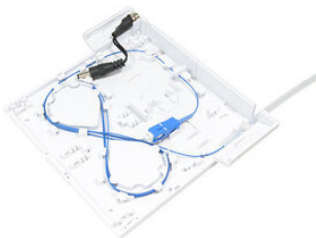

Tillbehör CPE

BESKRIVNING

With every product we have a wide range of accessories to choose from. Depending on how the product needs to be mounted we have solutions as normal fiber management, mounted via screws and via strong magnet which is ideal for power cabinets.

We have also a 81dB and 86dB CATV module that can be used together with the CPE (if the CPE has support for it). The module is highly integrated with the fiber management module so we do not recommend using it without such module.

E-nummer	Produktnamn
5170410	CPE Fiber tray 5/9 Model B (Thin)
5170411	CPE Fiber tray 5/9 Model A (Thick)
5178841	CPE CATV modul 1GHz, 83dB For CPE RC-CP5/9

5170410

5170411

5178841