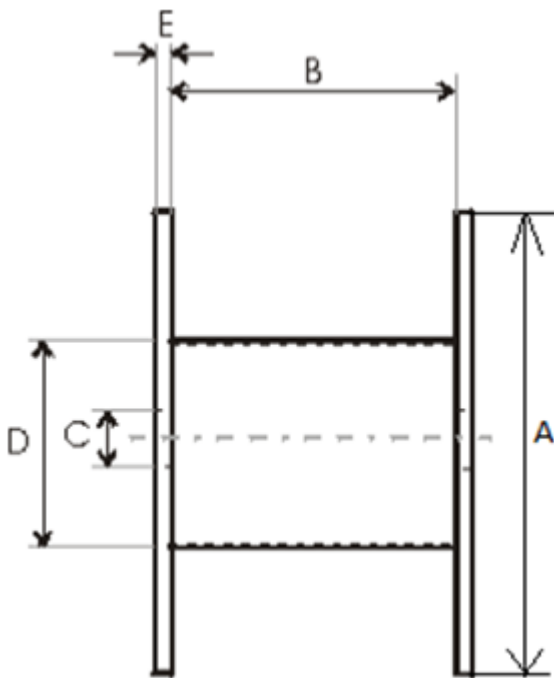

Product name	Wooden drum 1200×395×450
Product code	1200×395×450
GTIN	
ETIM-Class	EC000245

## Technical Specifications - Drums

Type of drum	Non-return drum
Material	Wood
Flange type	Full Flange

A - Flange Diameter	1200 mm
B - Inner Width	390 mm
C - Barrel hole	110 mm
D - Barrel Diameter	450 mm
E - Flange Thickness	12 mm
Weight	14 kg