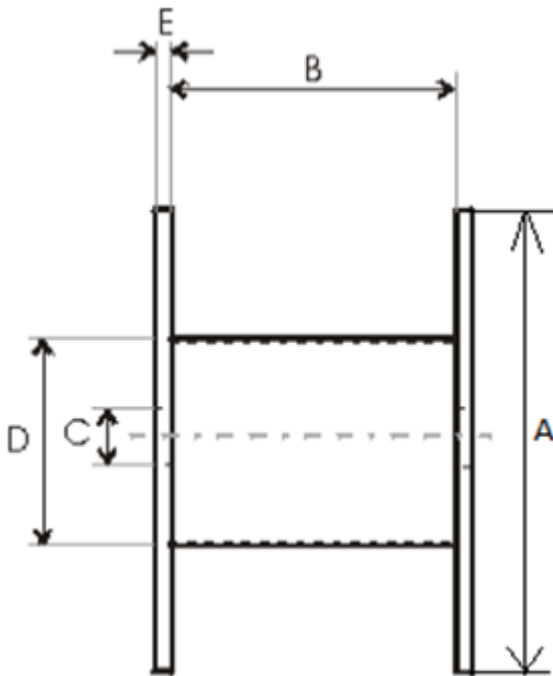

Product name	Wooden drum 1200x395x450
Product code	1200x395x450
GTIN	
ETIM-Class	EC000245

PRODUCT SPECIFICATIONS

Technical Specifications - Drums

Type of drum	Non-return drum
Material	Wood
Flange type	Full Flange

A - Flange Diameter	1 200 mm
B - Inner Width	390 mm
C - Barrel hole	110 mm
D - Barrel Diameter	450 mm
E - Flange Thickness	12 mm
Weight	14 kg