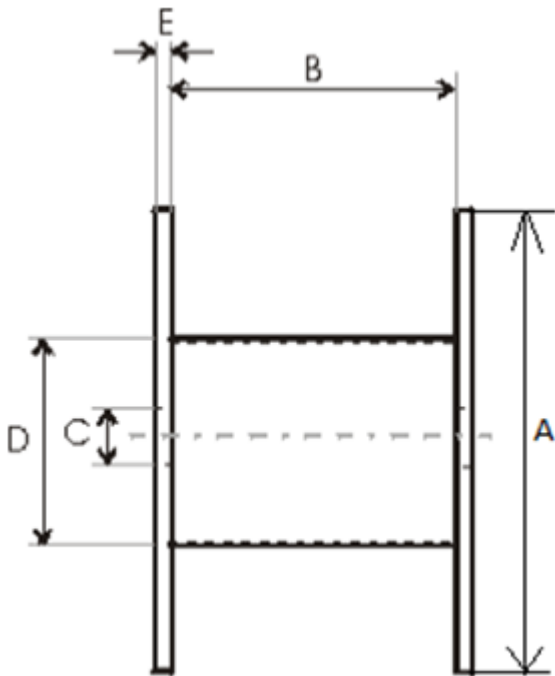

Product name	Wooden drum 1500x750x1000
Product code	1500x750x1000
GTIN	
ETIM-Class	EC000245

PRODUCT SPECIFICATIONS

Technical Specifications - Drums

Type of drum	Non-return drum
Material	Wood
Flange type	Full Flange

A - Flange Diameter	1 500 mm
B - Inner Width	1 000 mm
C - Barrel hole	85 mm
D - Barrel Diameter	750 mm
E - Flange Thickness	54 mm
Weight	125 kg