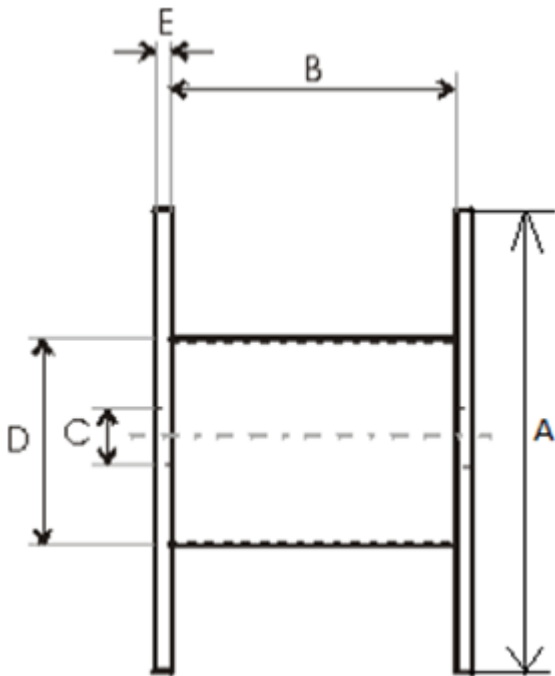

<b>Product name</b>	Wooden drum 1600x600x620
<b>Product code</b>	1600x600x620
<b>GTIN</b>	
<b>ETIM-Class</b>	EC000245

## Technical Specifications - Drums

<b>Type of drum</b>	Non-return drum
<b>Material</b>	Wood
<b>Flange type</b>	Full Flange

<b>A - Flange Diameter</b>	1 600 mm
<b>B - Inner Width</b>	600 mm
<b>C - Barrel hole</b>	85 mm
<b>D - Barrel Diameter</b>	600 mm
<b>E - Flange Thickness</b>	54 mm
<b>Weight</b>	115 kg