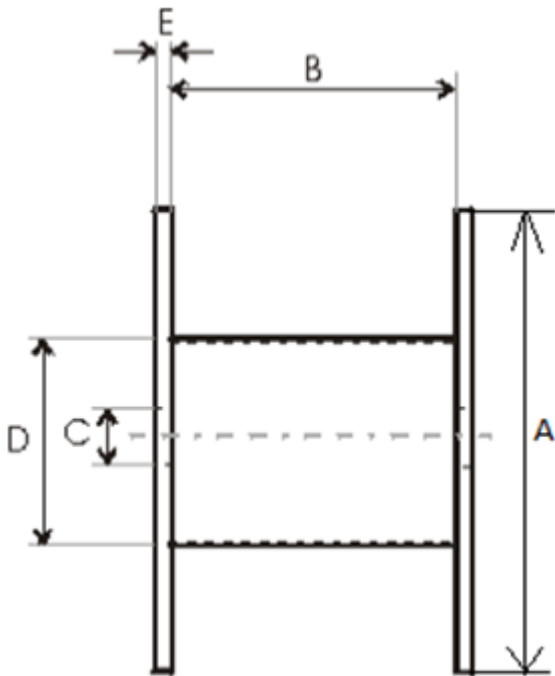

Product name	Wooden drum 1600x700x750
Product code	1600x700x750
GTIN	
ETIM-Class	EC000245

PRODUCT SPECIFICATIONS

Technical Specifications - Drums

Type of drum	Non-return drum
Material	Wood
Flange type	Full Flange

A - Flange Diameter	1 600 mm
B - Inner Width	720 mm
C - Barrel hole	110 mm
D - Barrel Diameter	750 mm
E - Flange Thickness	44 mm
Weight	95 kg