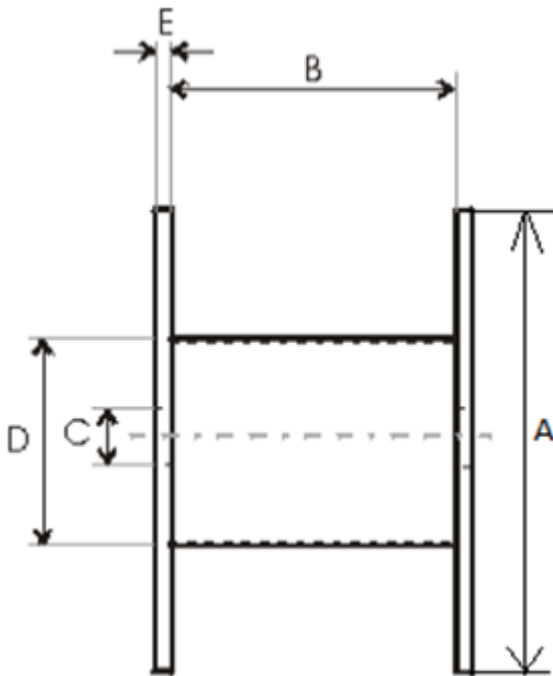

Product name	Wooden drum 1830X800X1060
Product code	1830x800x1060
GTIN	
ETIM-Class	EC000245

PRODUCT SPECIFICATIONS

Technical Specifications - Drums

Type of drum	Non-return drum
Material	Wood
Flange type	Full Flange

A - Flange Diameter	1 830 mm
B - Inner Width	1 060 mm
C - Barrel hole	85 mm
D - Barrel Diameter	800 mm
E - Flange Thickness	54 mm
Weight	175 kg