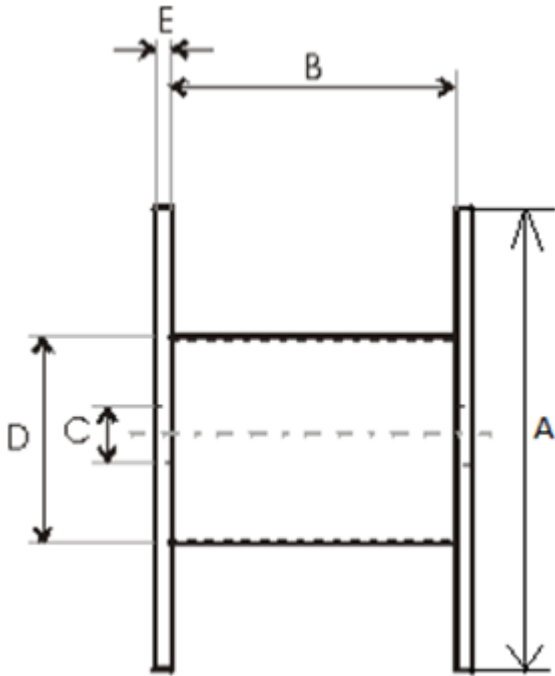

<b>Product name</b>	Wooden drum 2250x1000x900
<b>Product code</b>	2250x1000x900
<b>GTIN</b>	
<b>ETIM-Class</b>	EC000245

## Technical Specifications - Drums

<b>Type of drum</b>	Non-return drum
<b>Material</b>	Wood
<b>Flange type</b>	Full Flange

<b>A - Flange Diameter</b>	2 250 mm
<b>B - Inner Width</b>	1 000 mm
<b>C - Barrel hole</b>	110 mm
<b>D - Barrel Diameter</b>	900 mm
<b>E - Flange Thickness</b>	44 mm
<b>Weight</b>	240 kg