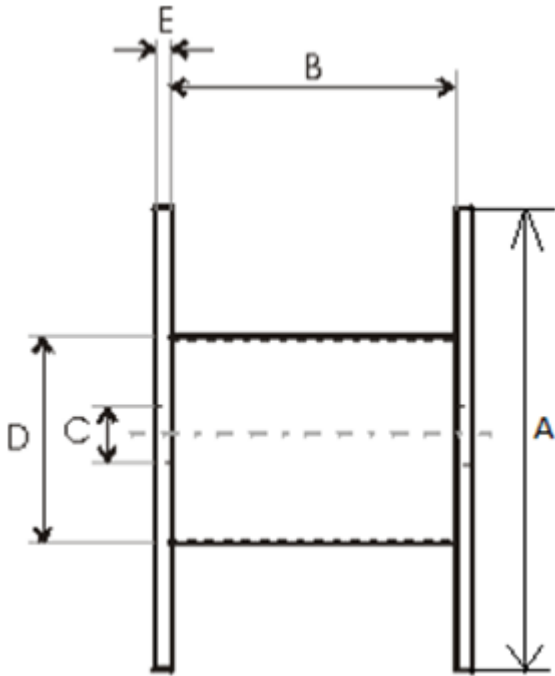

<b>Product name</b>	Wooden drum 500x300x344
<b>Product code</b>	500x300x344
<b>GTIN</b>	
<b>ETIM-Class</b>	EC000245

## Technical Specifications - Drums

<b>Type of drum</b>	Non-return drum
<b>Material</b>	Wood
<b>Flange type</b>	Full Flange

<b>A - Flange Diameter</b>	500 mm
<b>B - Inner Width</b>	300 mm
<b>C - Barrel hole</b>	75 mm
<b>D - Barrel Diameter</b>	344 mm
<b>E - Flange Thickness</b>	8 mm
<b>Weight</b>	4,5 kg