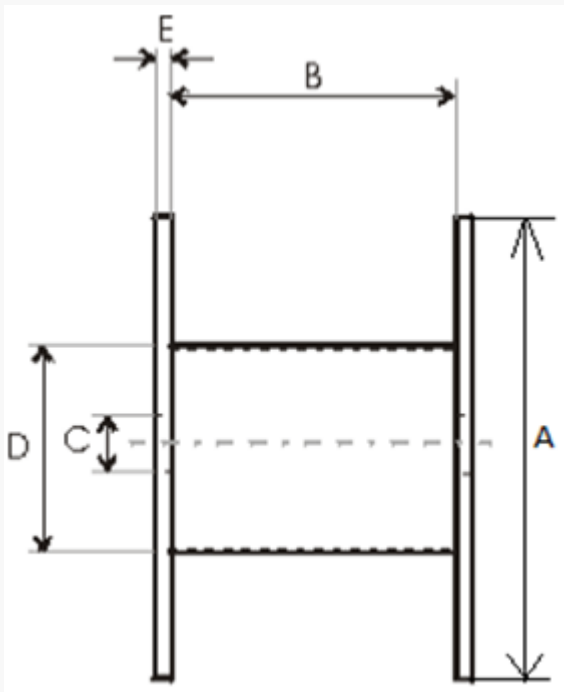

Product name	Wooden drum 500×290×390
Product code	500×290×390
GTIN	
ETIM-Class	EC000245

PRODUCT SPECIFICATIONS

Technical Specifications - Drums

Type of drum	Non-return drum
Material	Wood
Flange type	Full Flange

A - Flange Diameter	500 mm
B - Inner Width	390 mm
C - Barrel hole	110 mm
D - Barrel Diameter	290 mm
E - Flange Thickness	12 mm
Weight	7 kg