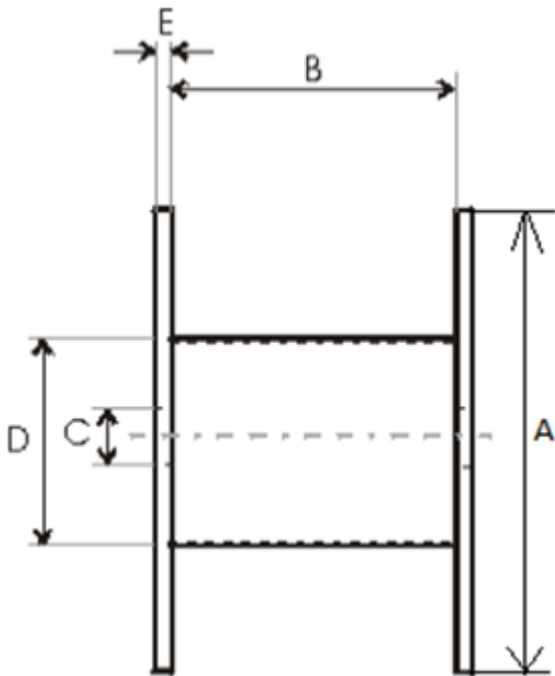

<b>Product name</b>	Wooden drum 500x290x390
<b>Product code</b>	500x290x390
<b>GTIN</b>	
<b>ETIM-Class</b>	EC000245

## Technical Specifications - Drums

<b>Type of drum</b>	Non-return drum
<b>Material</b>	Wood
<b>Flange type</b>	Full Flange

<b>A - Flange Diameter</b>	500 mm
<b>B - Inner Width</b>	390 mm
<b>C - Barrel hole</b>	110 mm
<b>D - Barrel Diameter</b>	290 mm
<b>E - Flange Thickness</b>	12 mm
<b>Weight</b>	7 kg