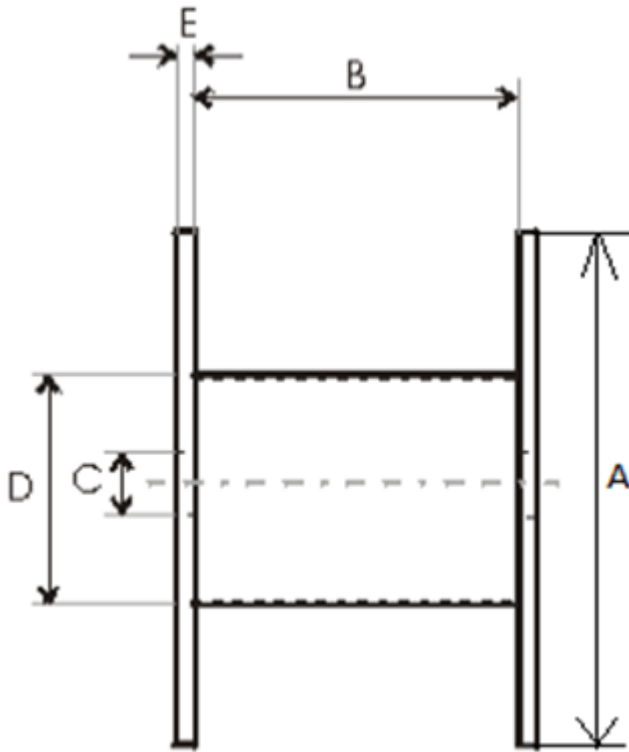

Product name	Wooden drum 700×300×390
Product code	700×300×390
GTIN	
ETIM-Class	EC000245

PRODUCT SPECIFICATIONS

Non-return wooden drum

Dimensions:

A	700 mm
B	390 mm
C	85 mm
D	300 mm
E	12 mm
Weight	11 kg

## Technical Specifications - Drums

Type of drum	Non-return drum
Material	Wood
Flange type	Full Flange
A - Flange Diameter	700 mm
B - Inner Width	390 mm
C - Barrel hole	85 mm
D - Barrel Diameter	300 mm
E - Flange Thickness	12 mm
Weight	12 kg