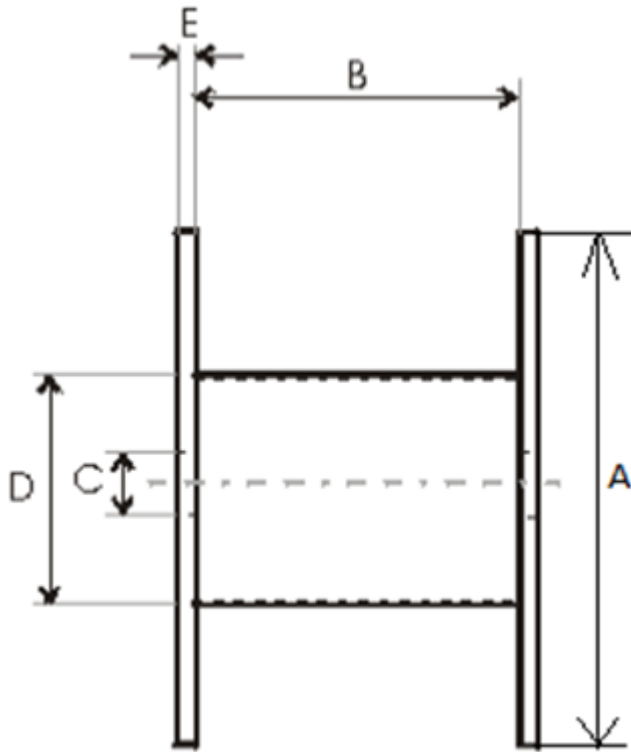

| | |
|---------------------|-------------------------|
| Product name | Wooden drum 700x300x390 |
| Product code | 700x300x390 |
| GTIN | |
| ETIM-Class | EC000245 |

PRODUCT SPECIFICATIONS

Non-return wooden drum

Dimensions:

| | |
|--------|--------|
| A | 700 mm |
| B | 390 mm |
| C | 85 mm |
| D | 300 mm |
| E | 12 mm |
| Weight | 11 kg |

Technical Specifications - Drums

| | |
|----------------------|-----------------|
| Type of drum | Non-return drum |
| Material | Wood |
| Flange type | Full Flange |
| A - Flange Diameter | 700 mm |
| B - Inner Width | 390 mm |
| C - Barrel hole | 85 mm |
| D - Barrel Diameter | 300 mm |
| E - Flange Thickness | 12 mm |
| Weight | 12 kg |